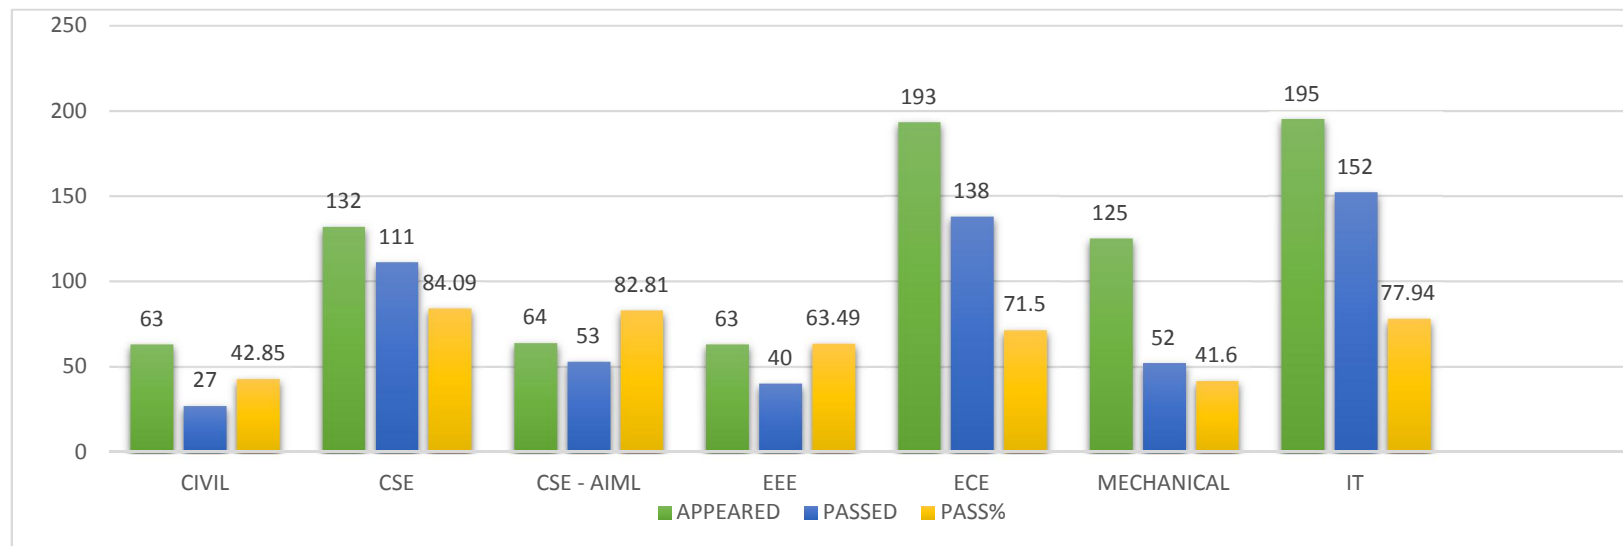

PROGRAMME	APPEARED	PASSED	PASS%
Civil	63	27	42.85
CSE	132	111	84.09
CSE – AIML	64	53	82.81
EEE	63	40	63.49
ECE	193	138	71.50
MECHANICAL	125	52	41.60
IT	195	152	77.94
Total	835	573	68.62

Controller of Examinations