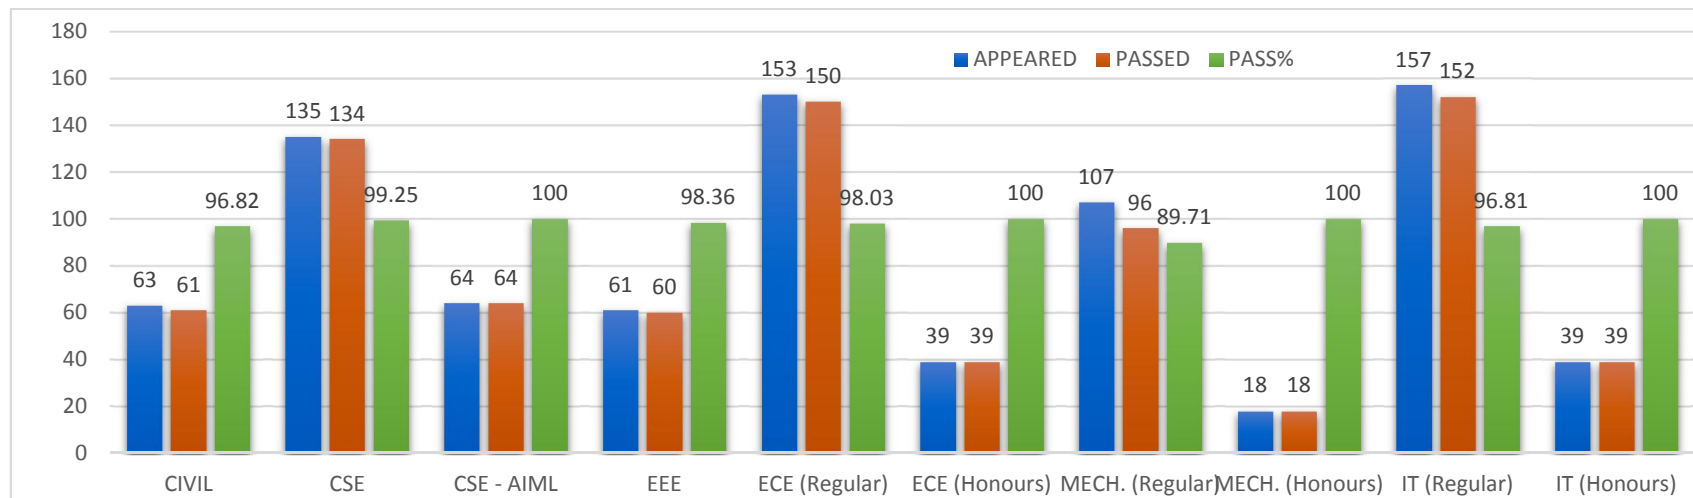

PROGRAMME	APPEARED	PASSED	PASS%
Civil	63	38	60.31
CSE	135	118	87.40
CSE - AIML	64	59	92.18
EEE	61	39	63.93
ECE	193	147	76.16
MECHANICAL	125	67	53.60
IT	196	163	83.16
Total	837	631	75.38

Controller of Examinations

PROGRAMME	Number of Candidates							
	REGISTERED	APPEARED	FIRST DIVISION WITH DISTINCTION	%	FIRST DIVISION	%	SECOND DIVISION	%
Civil	63	63	24	38.09	28	44.44	09	14.28
CSE	135	135	107	79.25	25	18.51	2	1.48
CSE – AIML	64	64	56	87.50	7	10.93	1	1.56
EEE	61	61	28	45.90	19	31.14	13	21.31
ECE (Regular)	153	153	94	61.43	42	27.45	14	9.15
ECE (Honours)	39	39	39	100	Nil	Nil	Nil	Nil
Mech (Regular)	107	107	30	28.03	40	37.38	26	24.29
Mech (Honours)	18	18	18	100	Nil	Nil	Nil	Nil
IT (Regular)	157	157	94	59.87	43	27.38	15	9.55
IT (Honours)	39	39	39	100	Nil	Nil	Nil	Nil
Total	836	836	529		204		80	