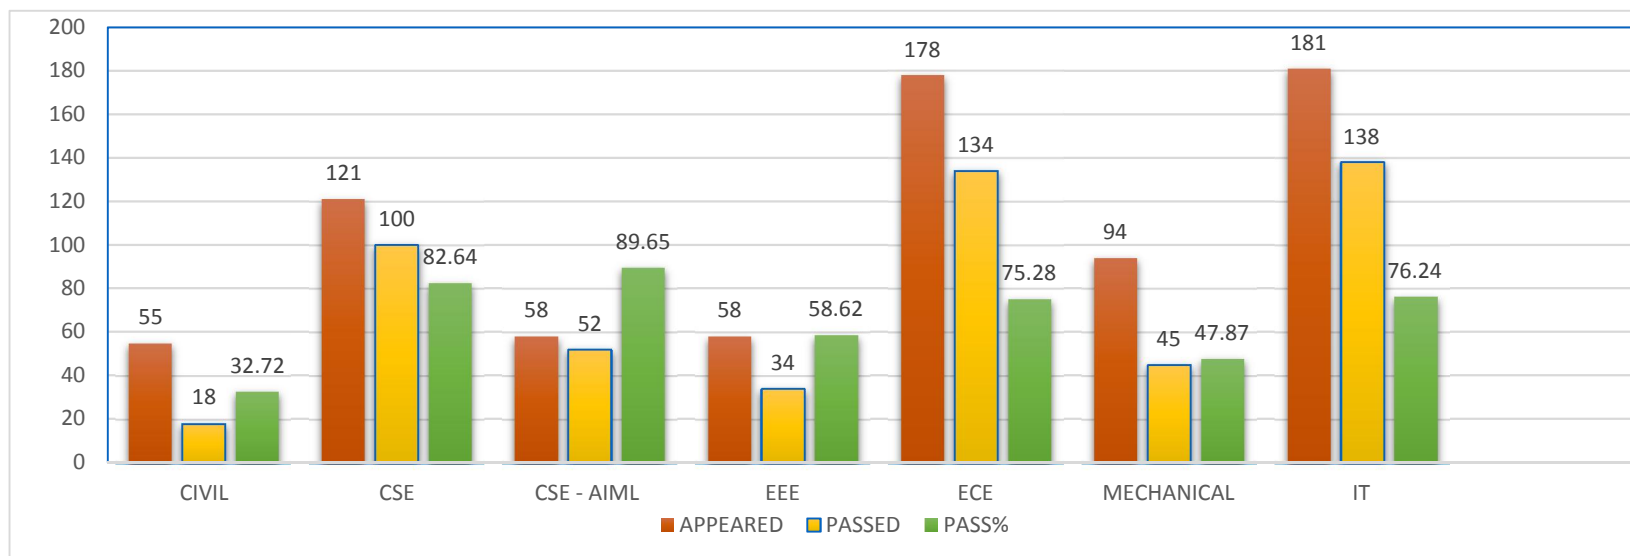

PROGRAMME	APPEARED	PASSED	PASS%
Civil	55	18	32.72
CSE	121	100	82.64
CSE – AIML	58	52	89.65
EEE	58	34	58.62
ECE	178	134	75.28
MECHANICAL	94	45	47.87
IT	181	138	76.24
Total	745	521	69.93

Controller of Examinations