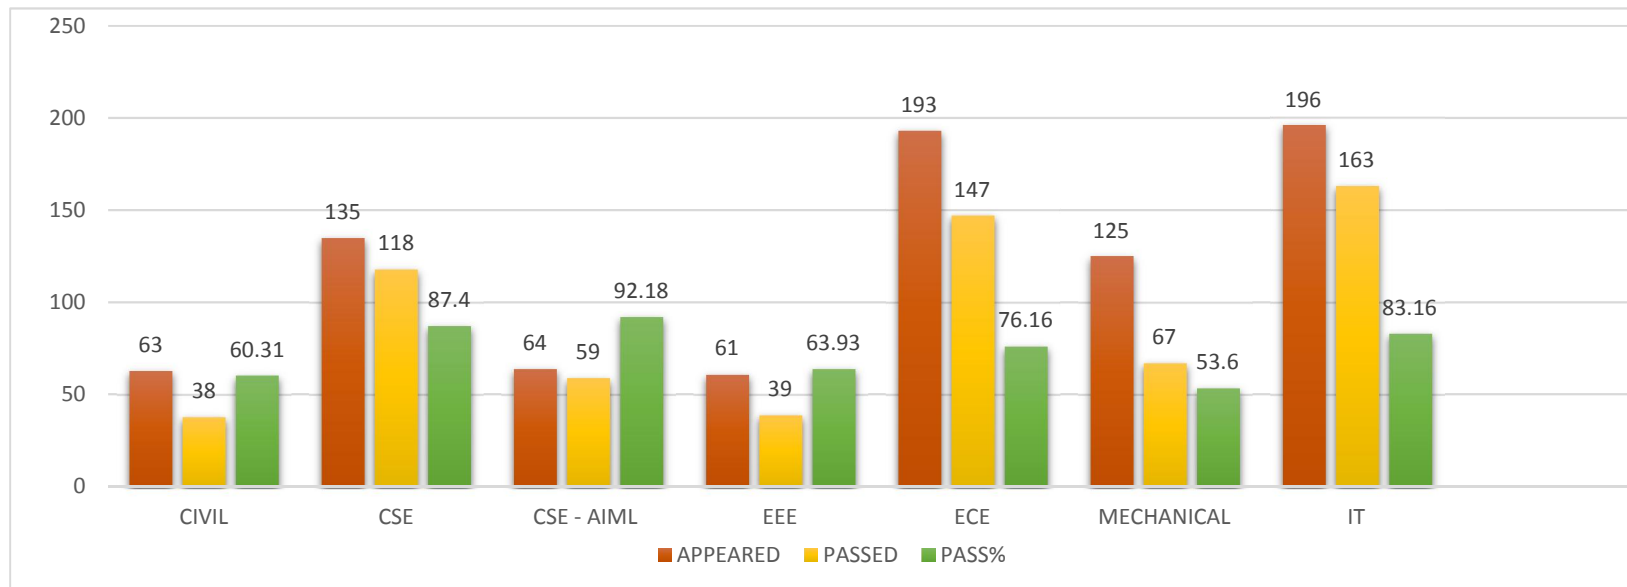

PROGRAMME	APPEARED	PASSED	PASS%
Civil	63	27	42.85
CSE	132	111	84.09
CSE – AIML	64	53	82.81
EEE	63	40	63.49
ECE	193	138	71.50
MECHANICAL	125	52	41.60
IT	195	152	77.94
Total	835	573	68.62

Controller of Examinations

PROGRAMME	APPEARED	PASSED	PASS%
Civil	63	38	60.31
CSE	135	118	87.40
CSE - AIML	64	59	92.18
EEE	61	39	63.93
ECE	193	147	76.16
MECHANICAL	125	67	53.60
IT	196	163	83.16
Total	837	631	75.38

Controller of Examinations